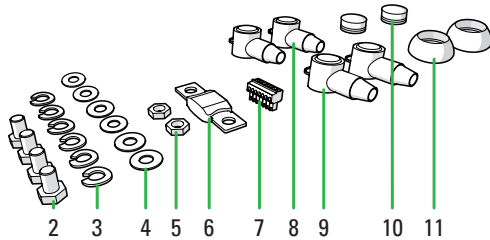

QUICK START GUIDE

NOMIA SERIES

12V100Ah | 12V160Ah | 12V210Ah
 12V340Ah

A

CONNECTING A NORMAL RELAY

1

3

4