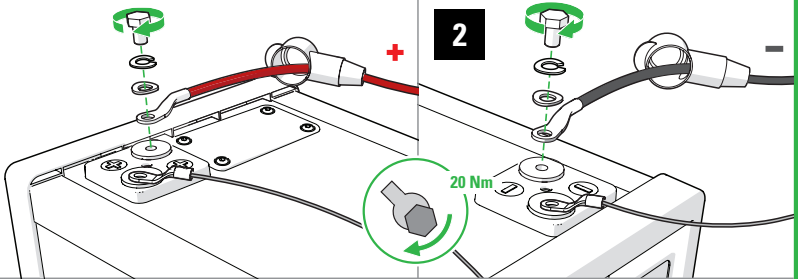

QUICK START GUIDE

NOMIA SERIES

12V100Ah | 12V160Ah | 12V210Ah
 12V340Ah

A

CONNECTING A NORMAL RELAY

1

3

4