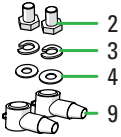

QUICK START GUIDE

NOMIA SERIES

12V100Ah | 12V160Ah | 12V210Ah
 12V340Ah

A

CONNECTING A NORMAL RELAY

1

3

4